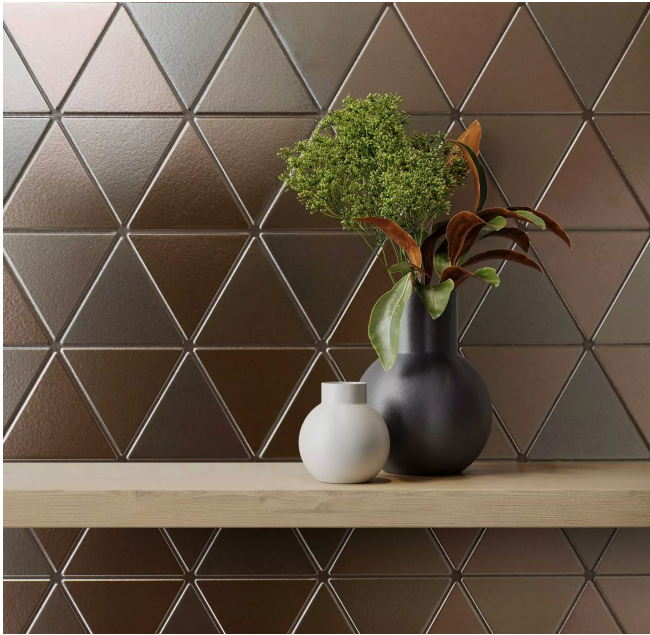

TRIANGLE METAL

Formed by compositions of small triangles, the Triangle collection provides dynamism and richness thanks to the variety of styles, decorations and colours. They are suitable for any room, breaking the monotony of a single wall covering, although they can also be the absolute protagonist of the space, bathing it with their reflections and tonal intensity

19" x 11"

Composition: Mosaic

7pc per-box / 10.11 sqft

WOODSTONE