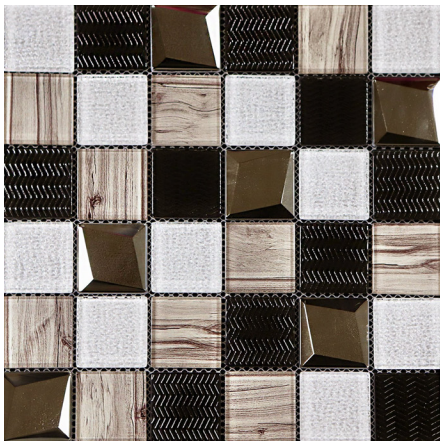

This beautiful HD printed glass mosaic piece is perfect for kitchen walls, bathrooms, shower walls, and more! The unique patterns of these tiles will add an amazing flair to any project!

Lince 3D Glass Mosaic

12" x 12" x 0.375"
Composition: Glass Mosaic