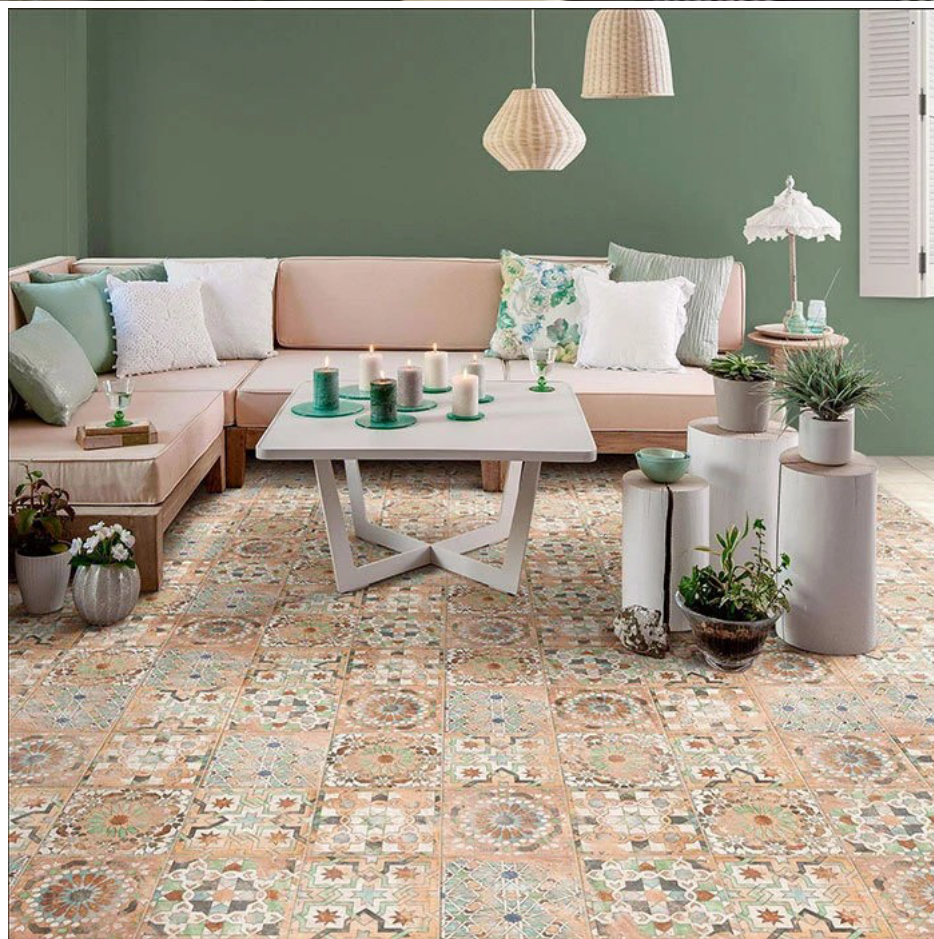

\*Different designs within box.

These Ceramic Tiles give the illusion of vintage, aged tiles for a beautiful accent of your home.

**WOOD**STONE

**Forli Sforza**

8" x 8" x 0.375"

Composition: Ceramic  
Pcs/Box: 25 SF/Box: 10.7

Use in  
Floor & Wall

**WOOD**STONE