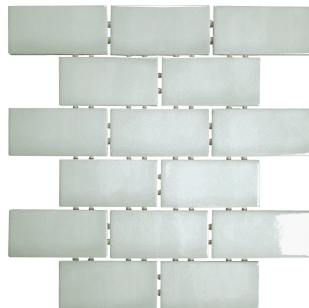

These glossy white ceramic mosaics are an easy and beautiful backsplash. These mosaics come in sections of 15 tiles on top of a mesh backing, making for easy installation. Each individual tile is 2"x4". Each section of 15 tiles covers 1 square foot.

Daltessa Ceramic Mosaic Backsplash

12" x 12" x 0.375"

Composition: Ceramic Mosaic