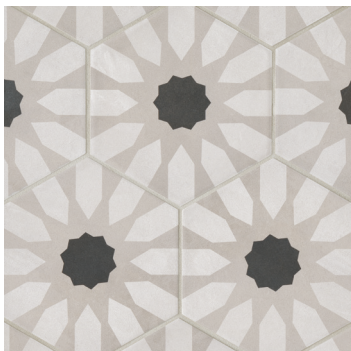

White - WHI
DECALLWHI324M
3"x24" Non-Rectified Field Tile - Matte

White - WHI
DECALLWHIRHOM
7 3/8"x12 3/4" Non-Rectified Rhomboid Field Tile - Matte

White - WHI
DECALLWHIHEXM
8 1/2"x10" Non-Rectified Hexagon Field Tile - Matte

Grey - GRE
DECALLGRE324M
3"x24" Non-Rectified Field Tile - Matte

Grey - GRE
DECALLGRERHOM
7 3/8"x12 3/4" Non-Rectified Rhomboid Field Tile - Matte

Grey - GRE
DECALLGREHEXM
8 1/2"x10" Non-Rectified Hexagon Field Tile - Matte

Black - BLA
DECALLBLA324M
3"x24" Non-Rectified Field Tile - Matte

Black - BLA
DECALLBLARHOM
7 3/8"x12 3/4" Non-Rectified Rhomboid Field Tile - Matte

Black - BLA
DECALLBLAHEXM
8 1/2"x10" Non-Rectified Hexagon Field Tile - Matte

Allora

Decorative (Glazed Porcelain)

Photo Features 7 3/8" x 12 3/4" Non-rectified Solid Color Rhomboid Field Tile - Matte in White on Bar and 8 1/2" x 10" Non-rectified Telaio Hexagon Deco - Matte on Floor.